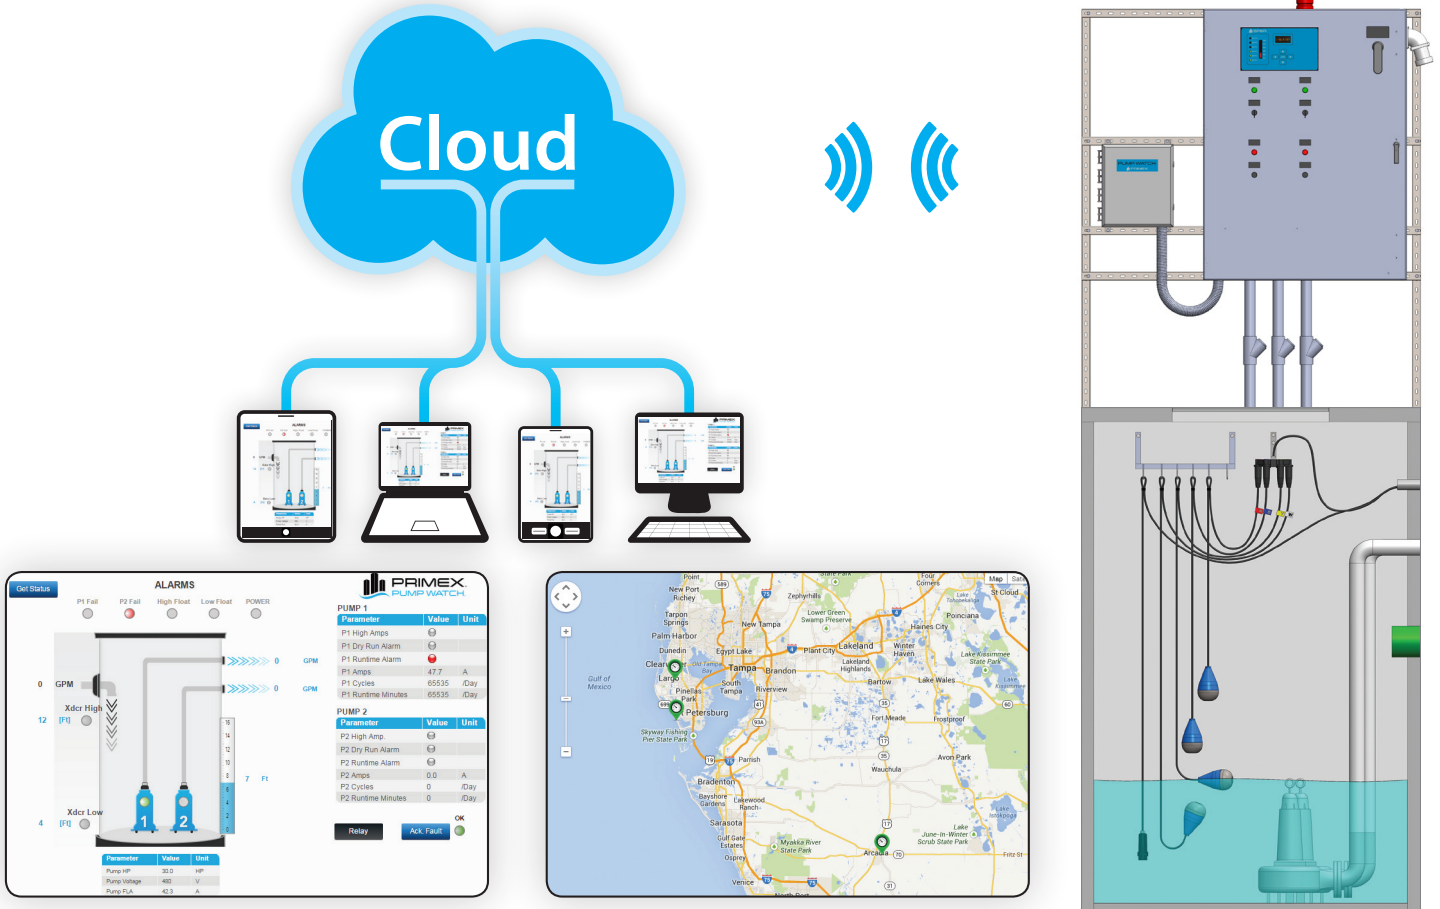

PUMP WATCH™ EXPRESS

CLOUD-BASED MONITORING FOR REMOTE PUMPING STATIONS

PUMP WATCH™ EXPRESS

Pump Watch™ Express is a comprehensive family of 4G LTE/3G compact cellular RTUs and Gateway used for monitoring pumping systems. It offers a simple, effective tool for management of multiple sites, including alarm notification, data logging, and graphic system visualization.

PUMP WATCH™ EXPRESS MODEL	LITE 1051730	PREMIUM 1052019	GATEWAY 1054662
(4) Digital Inputs: (2) Pump Run and (4) Alarm	●	●	
(1) Relay Output Form C Contacts	●	●	●
(2) Analog Inputs 4-20mA: (1) Level and (1) Motor Current		●	
Motor Current Transmitter included		●	
Power: 12-24 VDC	●	●	●
DIN Rail Mount	●	●	●
Remote Antennas: Optional	●	●	●
Li-ion Battery: 3.7V VDC	●	●	●
Customizable Web Portal Configurations			●

Interfaces with PRIMEX® controllers: Station View™, Level View™, Energy View®, and PC-3000XC controllers via RS485 Modbus comm port. The combination PRIMEX® controller and additional web portal templates provide for expanded analog and digital inputs.

844-4PRIMEX (477-4639)
WWW.PRIMEXCONTROLS.COM

PUMP WATCH™ EXPRESS

CLOUD-BASED MONITORING FOR REMOTE PUMPING STATIONS

EXISTING PUMP STATION RETRO-FIT WITH PUMP WATCH™ EXPRESS 4X CONTROL PANEL

PUMP WATCH™ EXPRESS NEMA 4X CONTROL PANELS